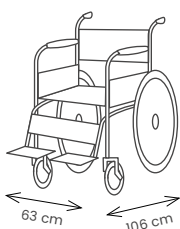

ROTATION ON LANDING

Trolley rotation space with wheelchair WITHOUT front footrests

1) Rotation with wheels:

2) Rotation with tracks:

Trolley rotation space with wheelchair WITH front footrest* (standard manual wheelchair)

1) Rotation with wheels:

2) Rotation with tracks:

* Manual standard wheelchair dimensions:
length 106 cm
width 63 cm
The measurements are indicative only and not binding.