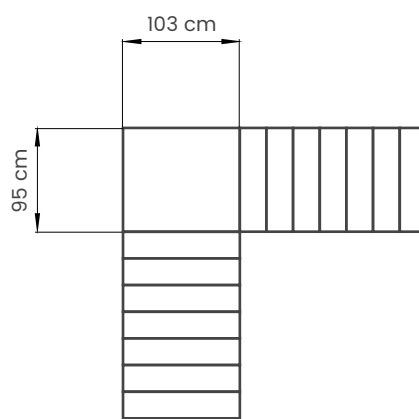

ROTATION ON LANDING

Trolley rotation space with wheelchair WITHOUT front footrests

1) Rotation with wheels:

2) Rotation with tracks:

Trolley rotation space with wheelchair WITH front footrest* (standard manual wheelchair)

1) Rotation with wheels:

2) Rotation with tracks:

* Manual standard wheelchair dimensions:
length 106 cm
width 63 cm
The measurements are indicative only and not binding.