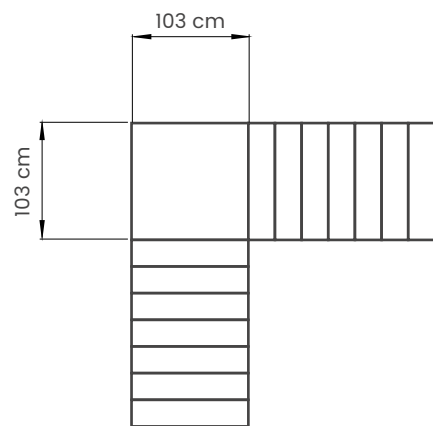

ROTATION ON LANDING

Trolley rotation space with wheelchair WITHOUT front footrests

1) Rotation with wheels:

2) Rotation with tracks:

Trolley rotation space with wheelchair WITH front footrest* (standard manual wheelchair)

1) Rotation with wheels:

2) Rotation with tracks:

* Manual standard wheelchair dimensions:
length 106 cm
width 63 cm
The measurements are indicative only and not binding.