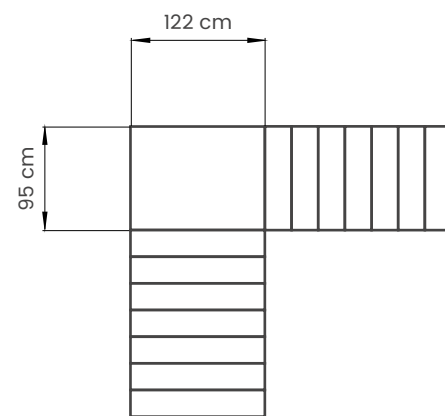

ROTATION ON LANDING

Trolley rotation space with wheelchair WITHOUT front footrests

1) Rotation with wheels:

2) Rotation with tracks:

Trolley rotation space with wheelchair WITH front footrest* (standard manual wheelchair)

1) Rotation with wheels:

2) Rotation with tracks:

* Manual standard wheelchair dimensions:
length 106 cm
width 63 cm
The measurements are indicative only and not binding.