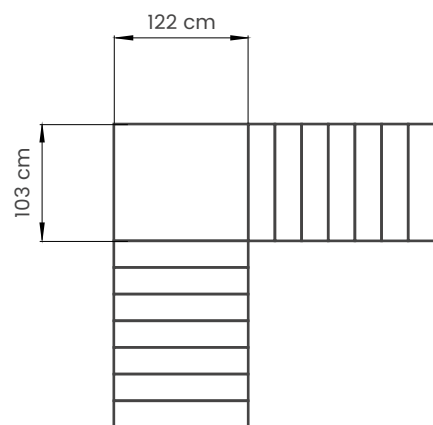

ROTATION ON LANDING

Trolley rotation space with wheelchair WITHOUT front footrests

1) Rotation with wheels:

2) Rotation with tracks:

Trolley rotation space with wheelchair WITH front footrest* (standard manual wheelchair)

1) Rotation with wheels:

2) Rotation with tracks:

* Manual standard wheelchair dimensions:
length 106 cm
width 63 cm
The measurements are indicative only and not binding.