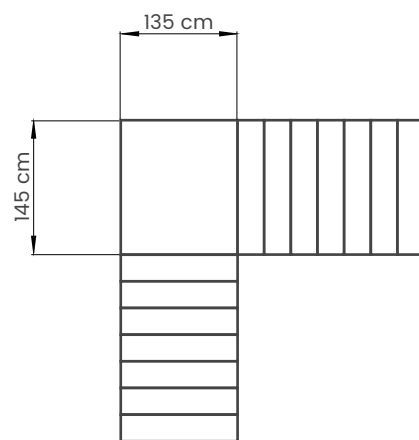

## ROTATION ON LANDING

**Trolley only rotation space WITHOUT wheelchair with standard loading platform\***

1) Rotation with wheels:

2) Rotation with tracks:

**Trolley rotation space with wheelchair**

Not applicable due to the variety of models of electronic wheelchairs on the market.

\* Without wheelchair with standard loading platform dimensions:  
length 70 cm  
depth 88 cm  
The measurements are indicative only and not binding.