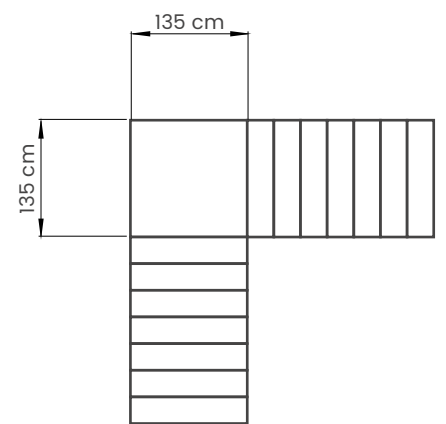

## ROTATION ON LANDING

**Trolley only rotation space WITHOUT wheelchair with standard loading platform\***

1) Rotation with wheels:

2) Rotation with tracks:

**Trolley rotation space with wheelchair**

Not applicable due to the variety of models of electronic wheelchairs on the market.

\* Without wheelchair with standard loading platform dimensions:  
length 70 cm  
depth 88 cm  
The measurements are indicative only and not binding.